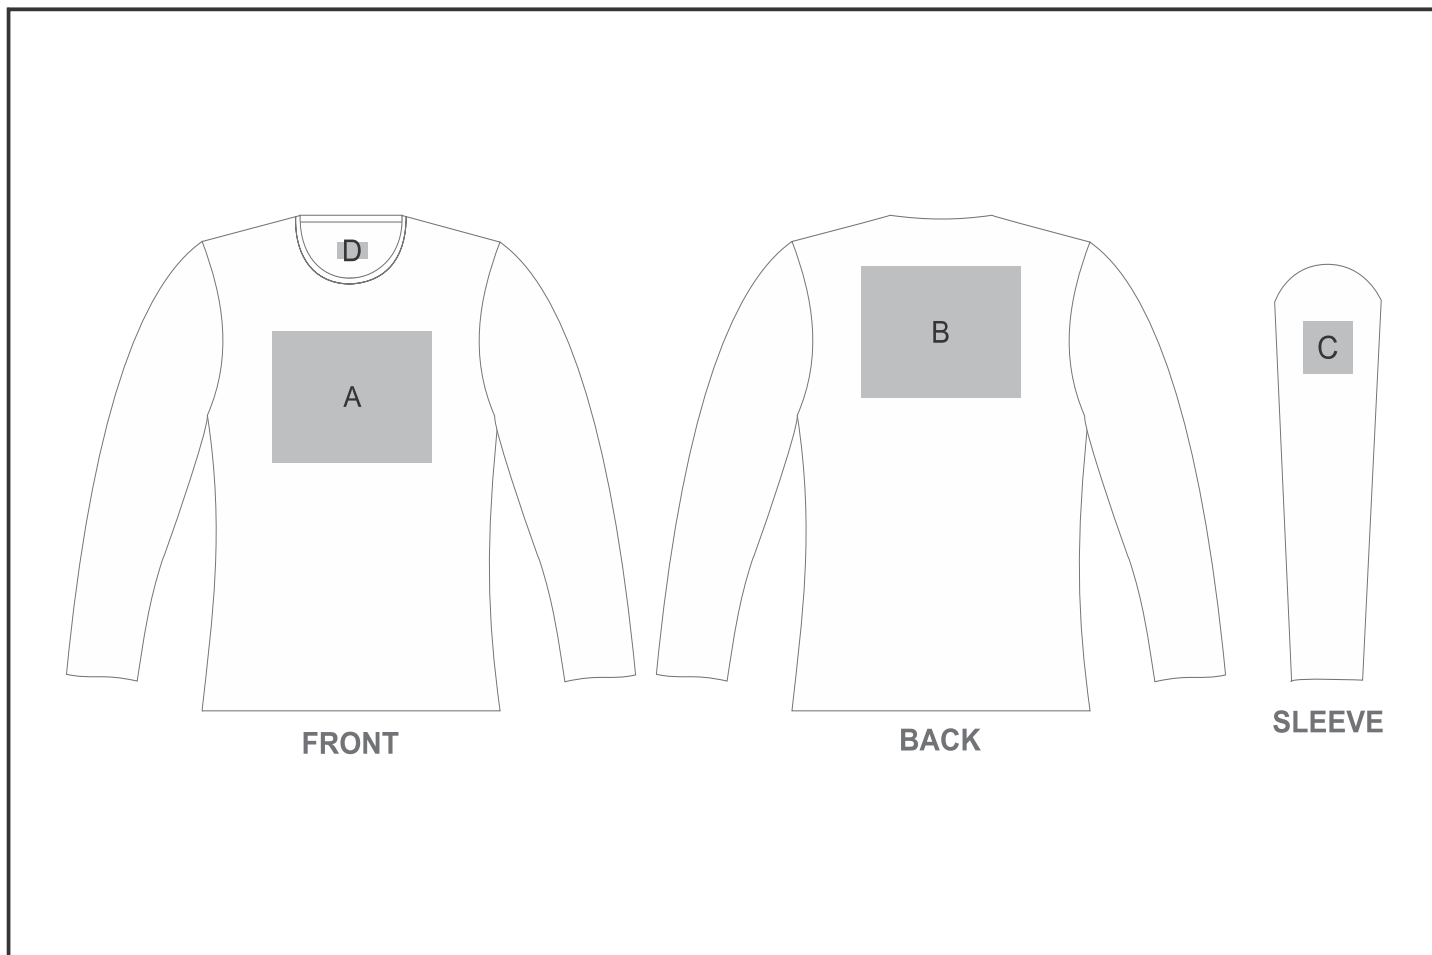

### Need to know:

- Includes 1-Colour, 1-Position Screen Print (setup fee applies)

### Branding Options:

Position	Branding Method (Branding Code)	No. of Colours	Dimension
A	Embroidery (EM-CLOTHING)	N/A	200mm wide x 200mm high
A	Screen Print (SA)	6 Colours	260mm wide x 200mm high
A	Digital Transfer T-shirts A6 (DTC-T1)	Full Colour	105mm wide x 148mm high
A	Digital Transfer T-shirts A5 (DTC-T2)	Full Colour	148mm wide x 200mm high
A	Digital Transfer T-shirts A4 (DTC-T3)	Full Colour	290mm wide x 200mm high

B	Embroidery (EM-CLOTHING)	N/A	200mm wide x 200mm high
B	Screen Print (SA)	6 Colours	260mm wide x 200mm high
B	Digital Transfer T-shirts A6 (DTC-T1)	Full Colour	105mm wide x 148mm high
B	Digital Transfer T-shirts A5 (DTC-T2)	Full Colour	148mm wide x 200mm high

B	Digital Transfer T-shirts A4 (DTC-T3)	Full Colour	290mm wide x 200mm high
C	Embroidery (EM-CLOTHING)	N/A	80mm wide x 80mm high
C	Screen Print (SA)	6 Colours	60mm wide x 60mm high
C	Digital Transfer T-shirts A6 (DTC-T1)	Full Colour	80mm wide x 80mm high
D	Screen Print (SA)	6 Colours	50mm wide x 25mm high